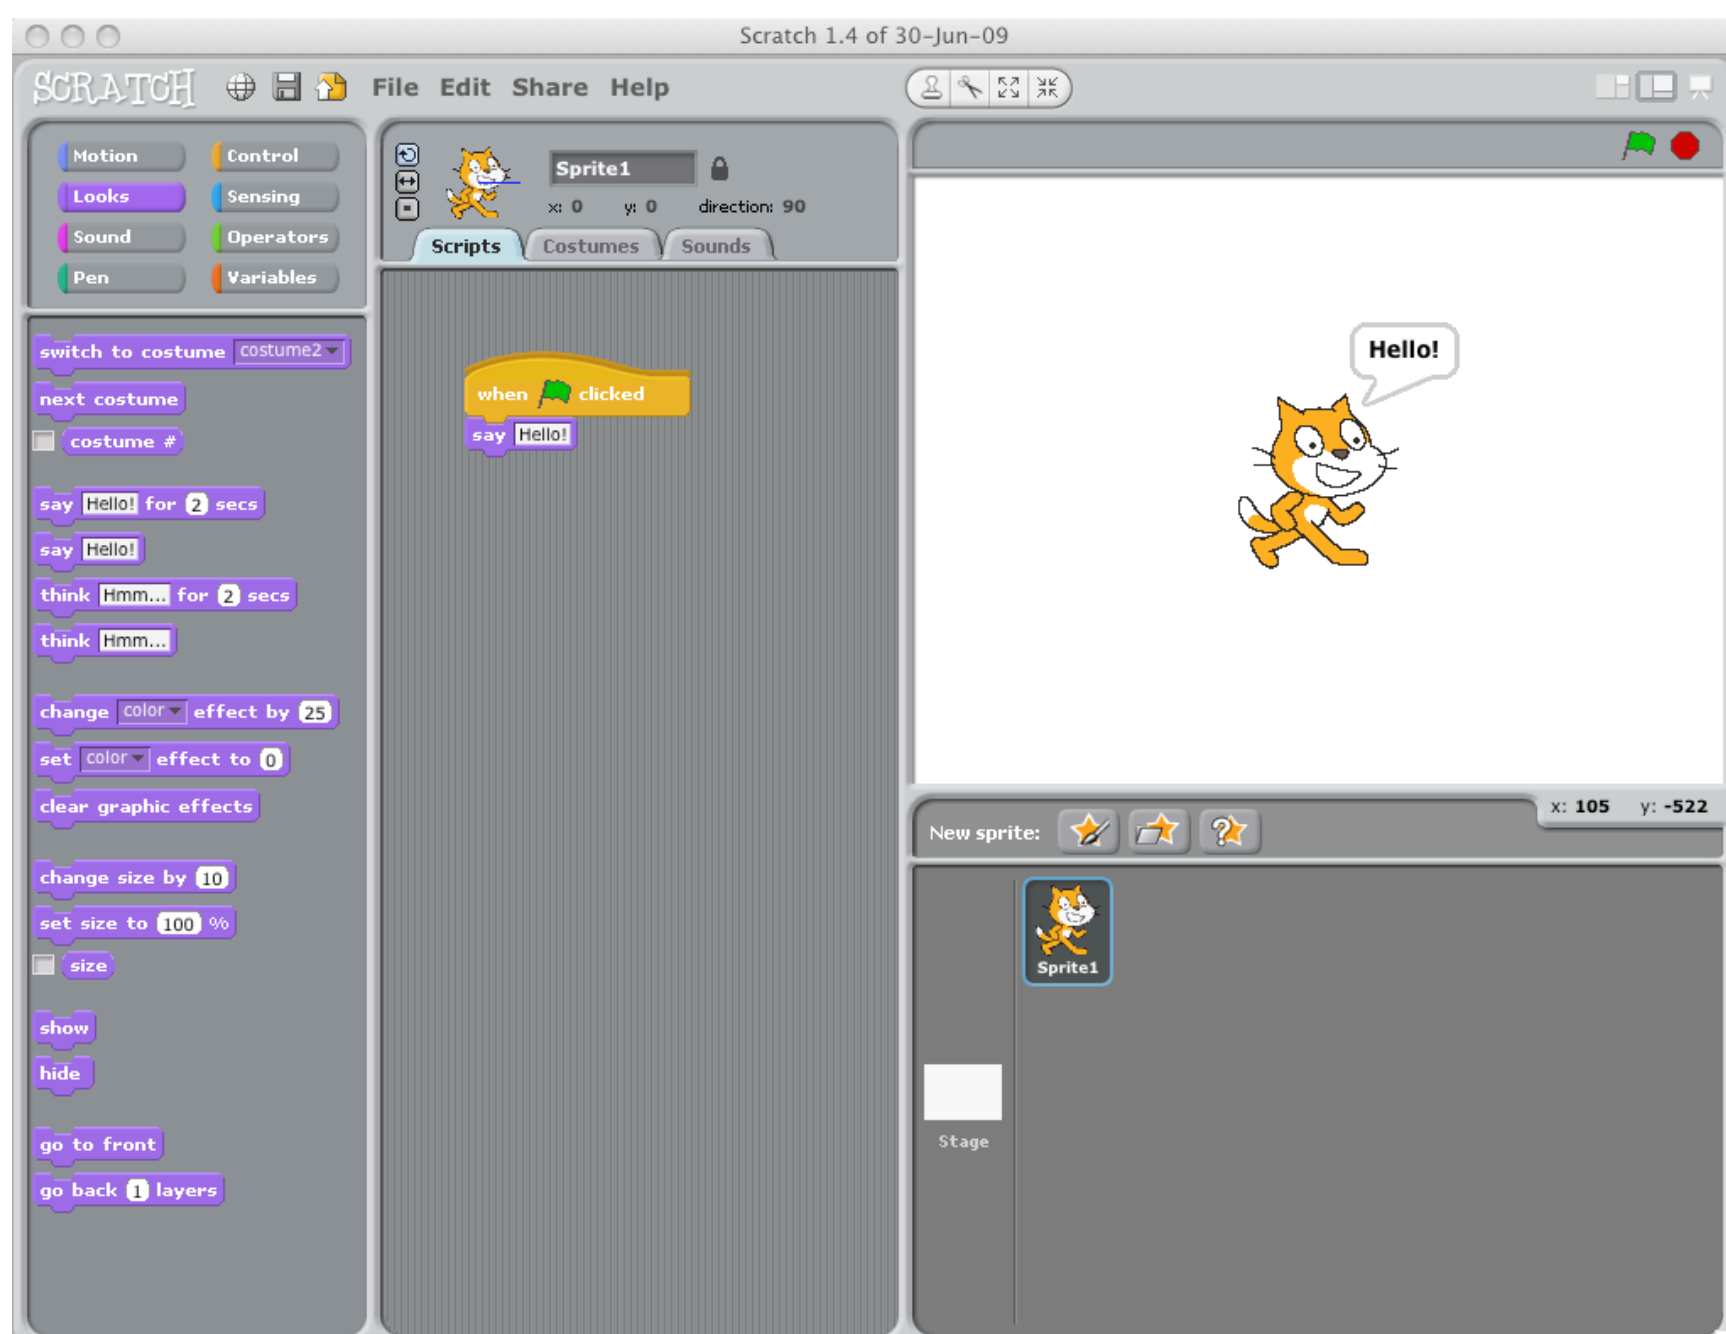

Introduction to Programming and Scratch:

Scratch is a programming environment that includes development and runtime components; consider the following example that causes the Scratch cat to say Hello when the green flag in the top right corner is clicked

The program that causes the Scratch cat to say hello is:

Notes:

- To run the Scratch environment in the lab, type:

`\\csclab\scratch\`