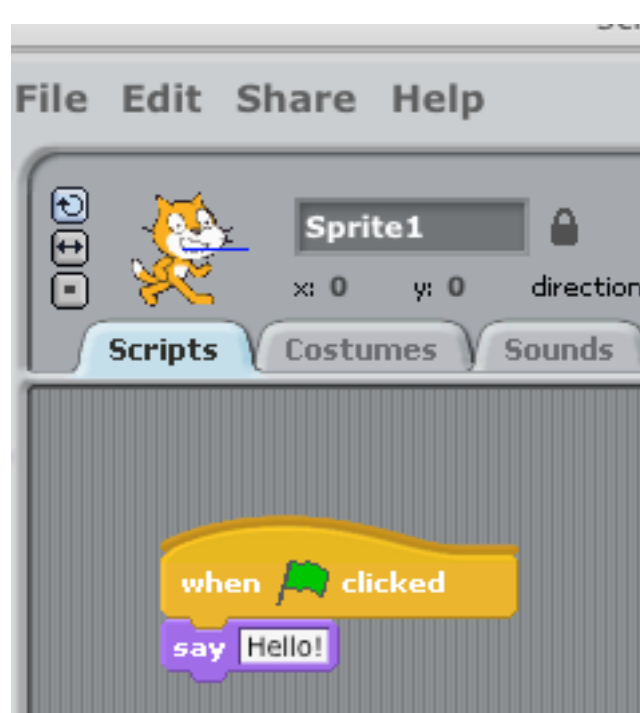

Introduction to Programming and Scratch:

Scratch is a programming environment that includes development and runtime components; consider the following example that causes the Scratch cat to say Hello when the green flag in the top right corner is clicked

The program that causes the Scratch cat to say hello is:

Notes:

- To run the Scratch environment in the lab, type:

`\\csclab\scratch\`