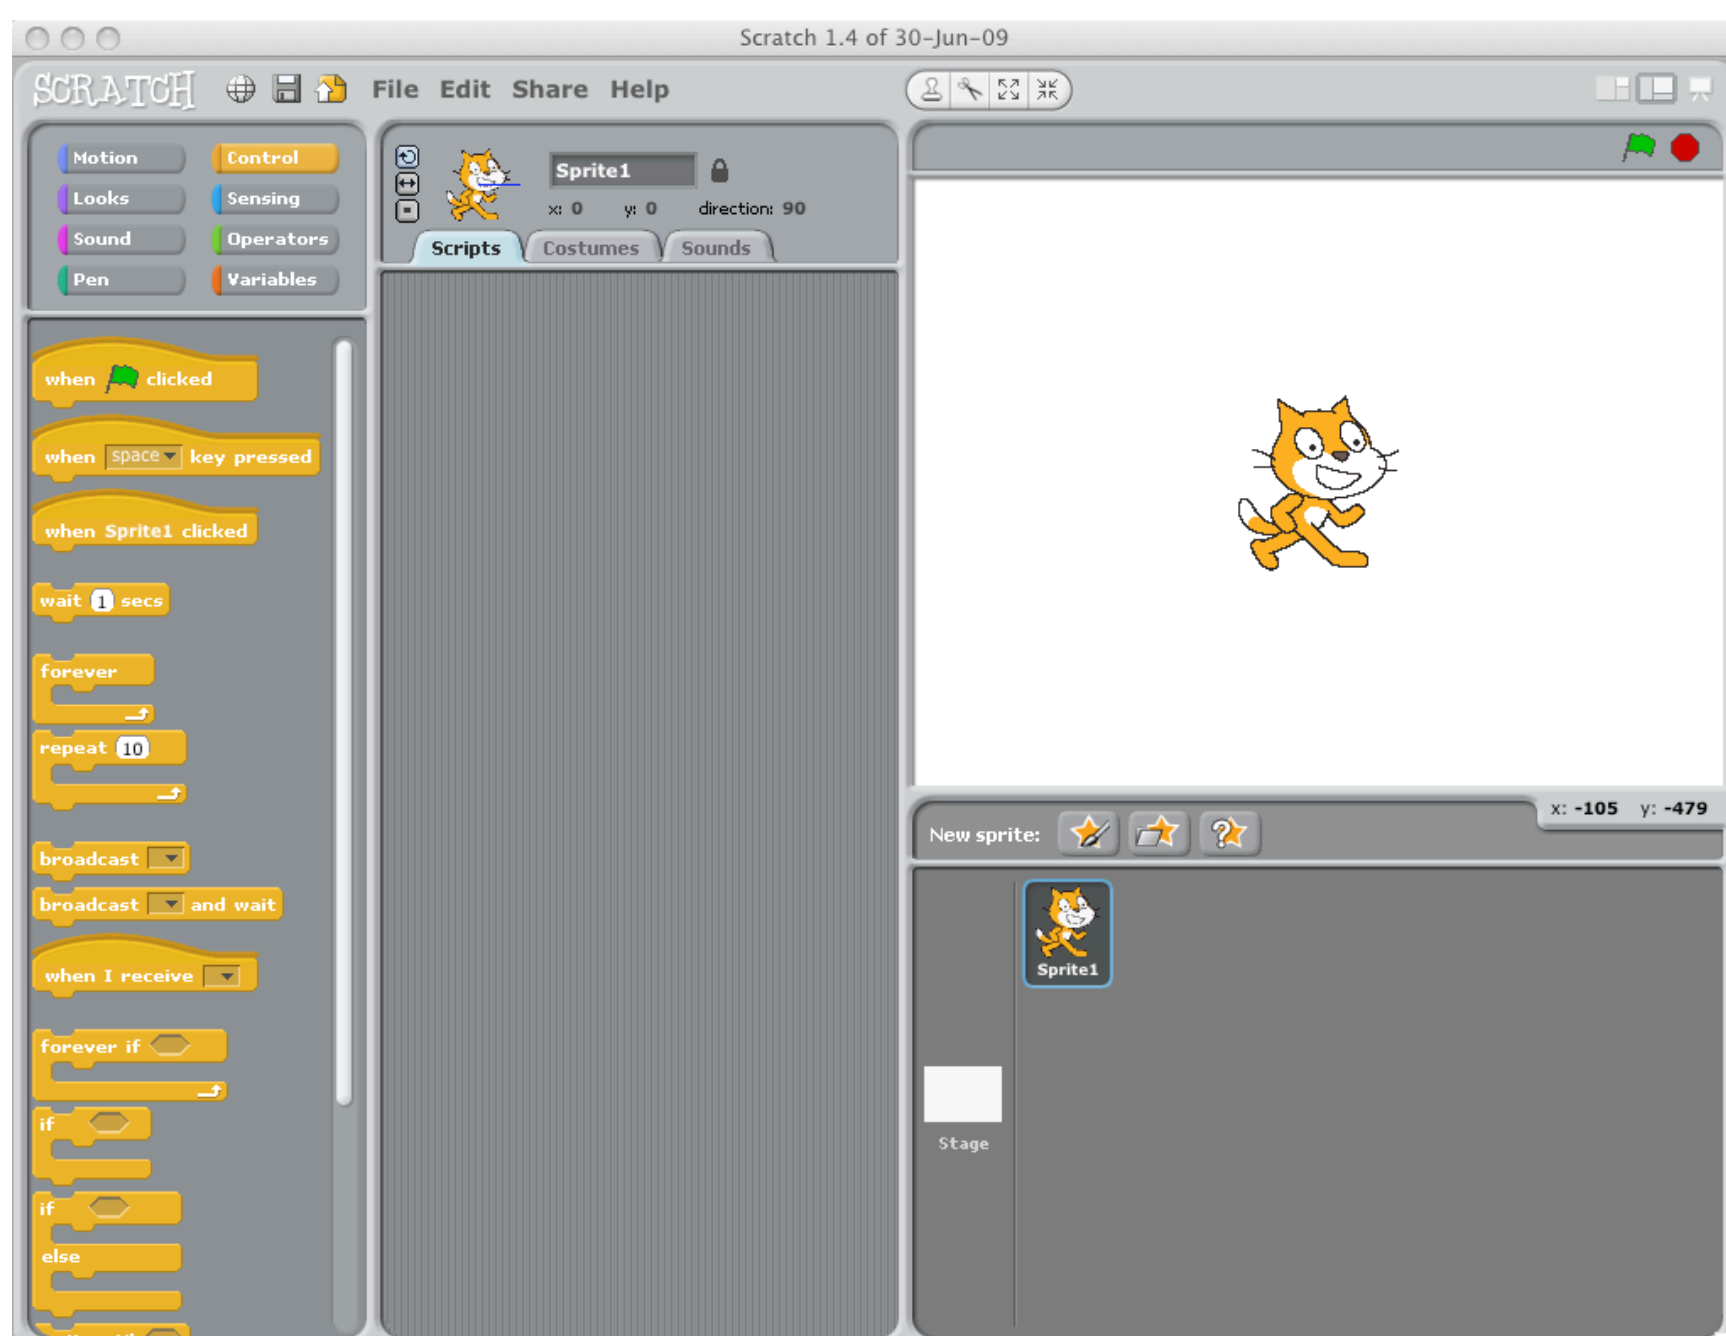

Introduction to Programming and Scratch:

Scratch is a programming environment that includes development and runtime components; consider the following example that causes the Scratch cat to say Hello when the green flag in the top right corner is clicked

The program that causes the Scratch cat to say hello is:

Notes:

- To run the Scratch environment in the lab, type:

`\\csclab\scratch\`